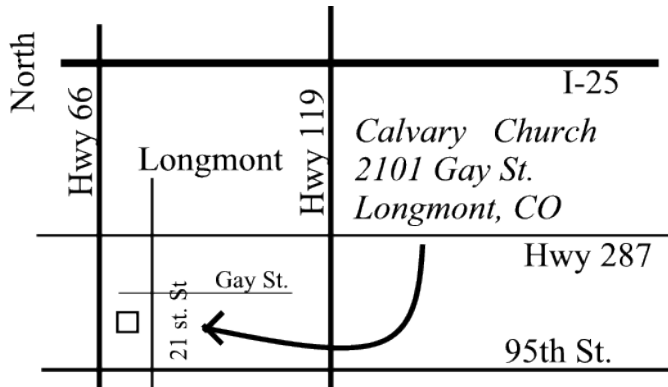

Please mail as soon as possible to:

**Upon The Rock
P.O. Box 1007
La Veta, CO
81055-1007**

I-25 north to Hwy 66. Go west to Hwy 287 (Main St.). Turn south on Main and go to 21st Ave. Turn west onto 21st and go to Gay St. The church is on the corner of Gav and 21st.