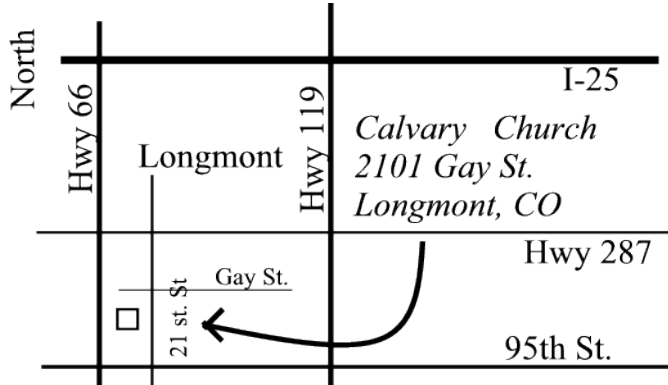

Adult : \$12 each Kids 0-5 years : Free 6-12 years : \$7

(Send in one completed stub for each guest with your check made out to Upon The Rock.)

I-25 north to Hwy 66. Go west to Hwy 287 (Main St.). Turn south on Main and go to 21st Ave. Turn west onto 21st and go to Gay St. The church is on the corner of Gav and 21st.

Please mail as soon as possible to:

**Upon The Rock
P.O. Box 1007
La Veta, CO
81055-1007**

I-25 north to Hwy 66. Go west to Hwy 287 (Main St.). Turn south on Main and go to 21st Ave. Turn west onto 21st and go to Gay St. The church is on the corner of Gav and 21st.