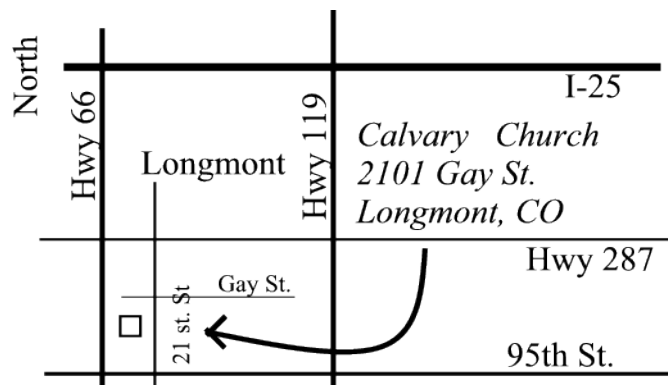

Please mail as soon as possible to:

**Upon The Rock
P.O. Box 1007
La Veta, CO
81055-1007**

I-25 north to Hwy 66. Go west to Hwy 287 (Main St.). Turn south on Main and go to 21st Ave. Turn west onto 21st and go to Gay St. The church is on the corner of Gav and 21st.

Please mail as soon as possible to:

**Upon The Rock
P.O. Box 1007
La Veta, CO
81055-1007**

I-25 north to Hwy 66. Go west to Hwy 287 (Main St.). Turn south on Main and go to 21st Ave. Turn west onto 21st and go to Gay St. The church is on