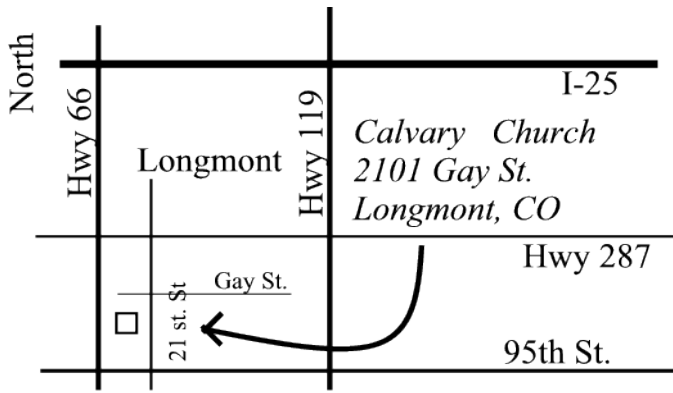

I-25 north to Hwy 66. Go west to Hwy 287 (Main St.). Turn south on Main and go to 21st Ave. Turn west onto 21st and go to Gay St. The church is on the corner of Gav and 21st.

Please mail as soon as possible to:

**Upon The Rock
P.O. Box 1007
La Veta, CO
81055-1007**